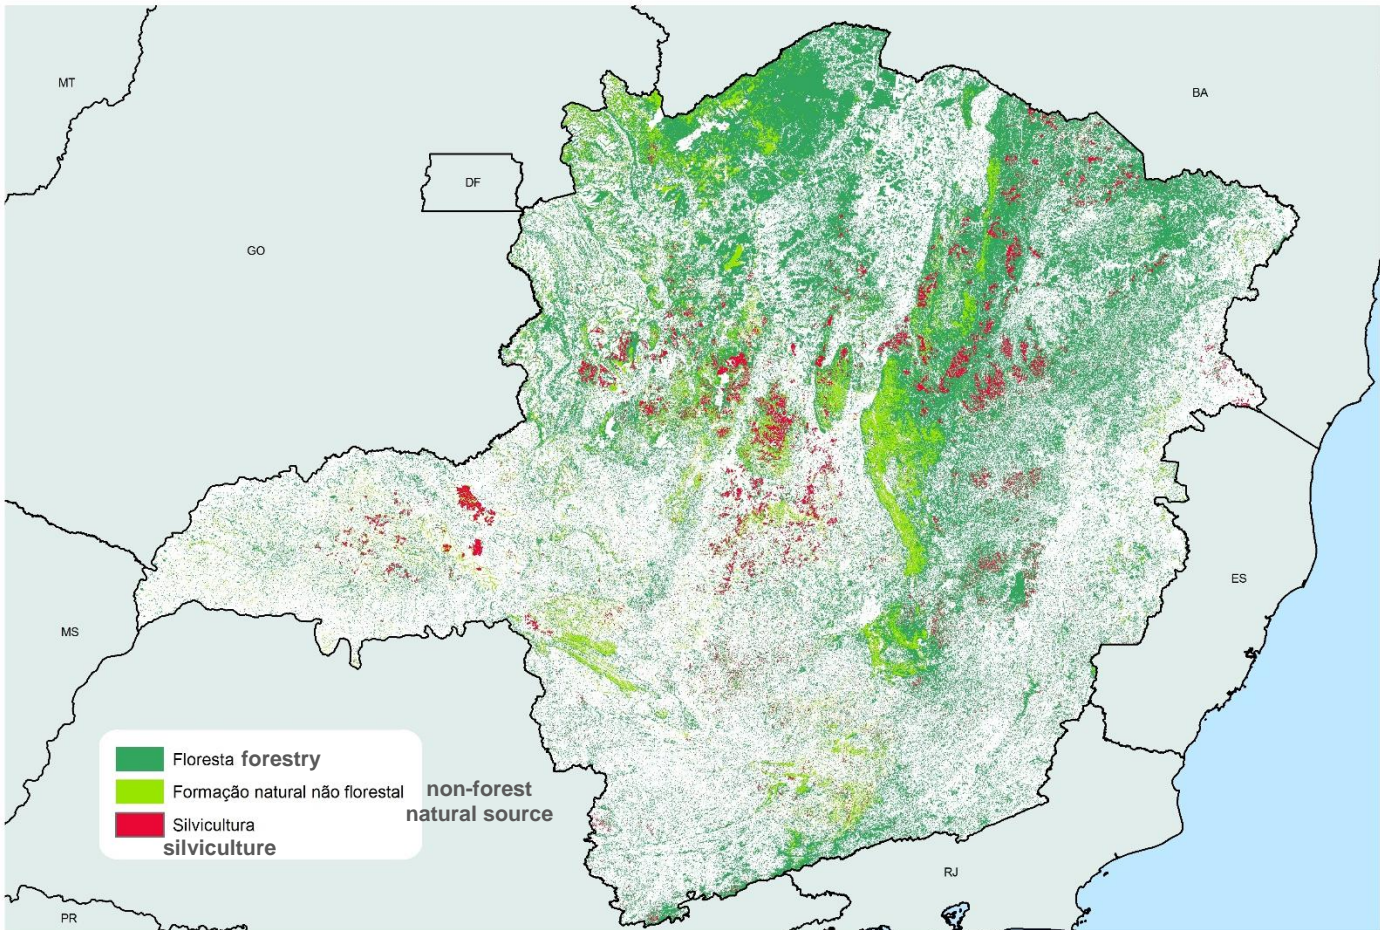

SUCCESS CASES OF THE STATE OF MINAS GERAIS/BRAZIL

CONSERVATION

Vegetation Cover and Silviculture - 2022

Area covered by the remaining native vegetation and silviculture in the state of Minas Gerais

Área de ocorrência de cobertura vegetal e silvicultura (hectare)
Area where vegetation and silviculture cover occurs (acre)

Biomes: caatinga, cerrado, Atlantic Forest

The area of remaining native vegetation in Minas Gerais is 20,749,465 hectares, which corresponds to 35.4% of the state's territory.

Area covered by silviculture is 1,868,147 hectares, which corresponds to 3.2% of the state's territory.

This data relates to the year 2022 and was extracted from the [MapBiomas Soil Use and Cover platform, collection 8](#).