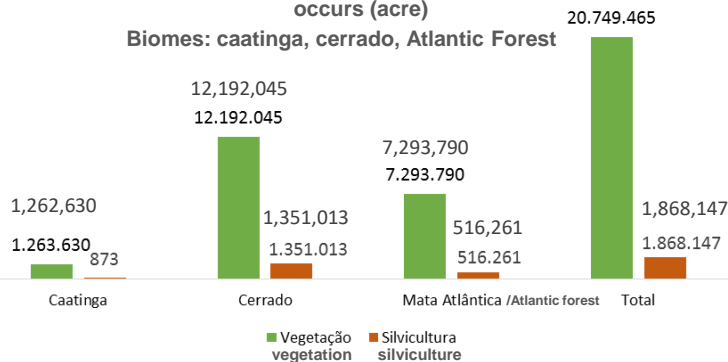

SUCCESS CASES OF THE STATE OF MINAS GERAIS/BRAZIL

CONSERVATION

Vegetation Cover and Silviculture - 2022

Area covered by the remaining native vegetation and silviculture in the state of Minas Gerais

Área de ocorrência de cobertura vegetal e silvicultura (hectare)
Area where vegetation and silviculture cover occurs (acre)

Biomes: caatinga, cerrado, Atlantic Forest

The area of remaining native vegetation in Minas Gerais is 20,749,465 hectares, which corresponds to 35.4% of the state's territory.

Area covered by silviculture is 1,868,147 hectares, which corresponds to 3.2% of the state's territory.